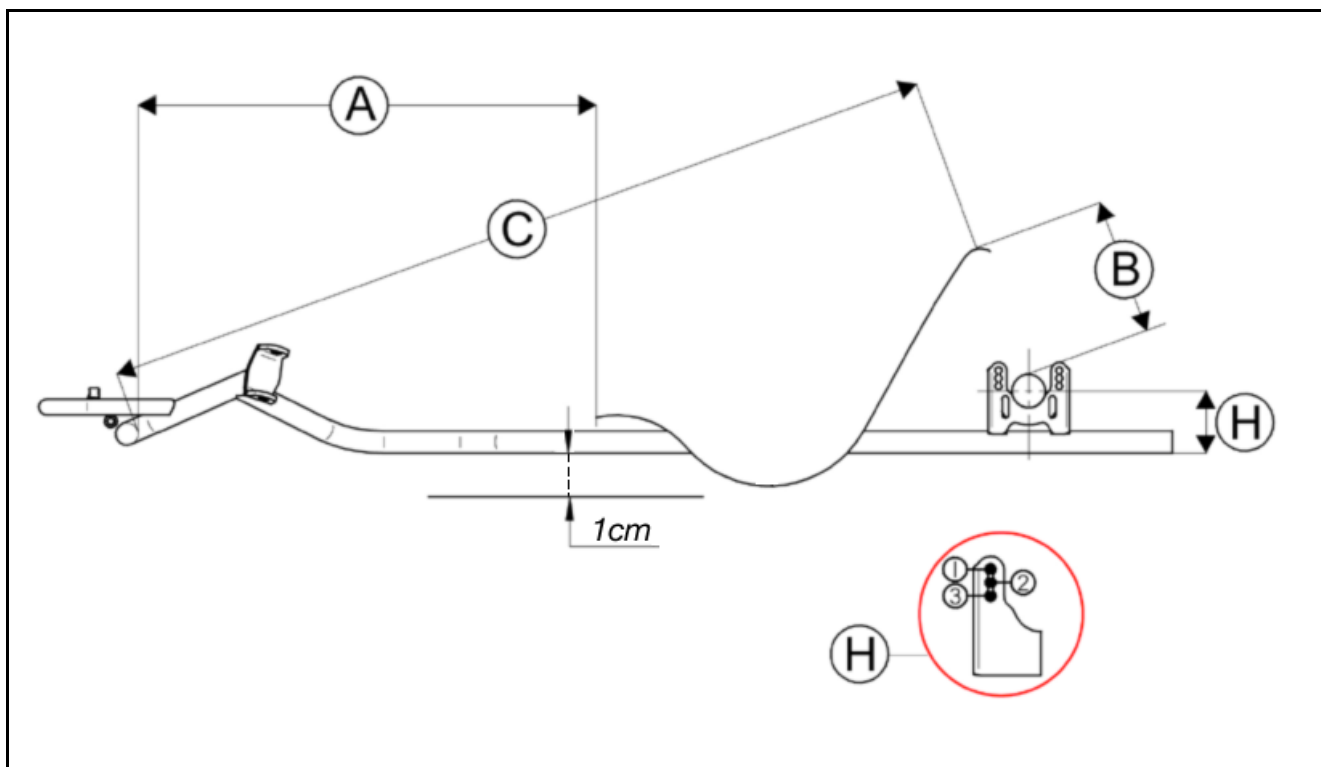

SEAT POSITION / POSIZIONE SEDILE Birel ART

CHASSIS MODEL:	H	A [SX]	B	C
RY30 - RY32	2	-	20	125
CRY30 - CRY32	1	-	19	128
R30C-Y	-	59	24	-
AR28-RX	-	57	23	-
AM 29-Y	-	57	23	-
L28C-Y	-	45	22	-
C28-R	2	48	22	-
B25-X	-	42	19	-

All the measures are designed in CM